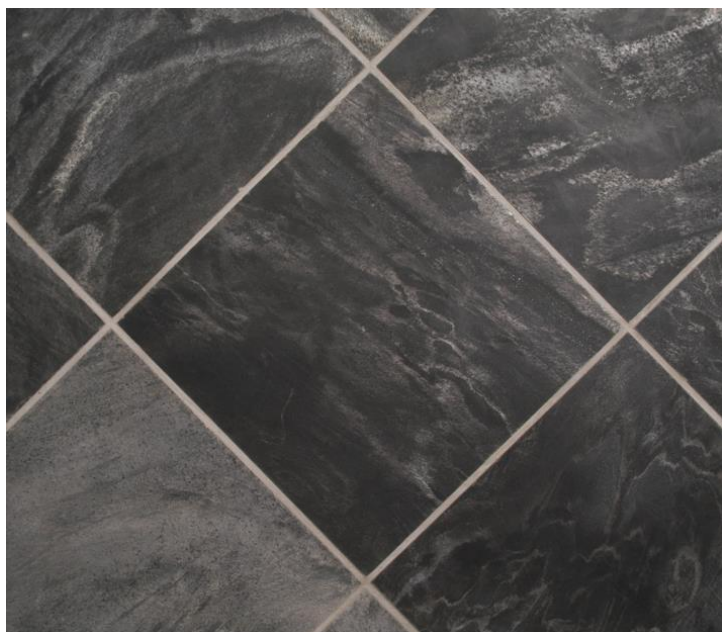

MINT HONED

600X600X13-17MM

R 589.00/M2

Quartzite

SILVER GREY HONED

300X300X9-12MM

R 545.00/M2

Cladding

SAGE STRIP WALLING

RANDOM

R 499.00/M2

AFRICAN BLUE DRY PACK CLADDING

RANDOM

R 349.00/M2

SUNSET STRIP WALLING PANELS

550 X 200