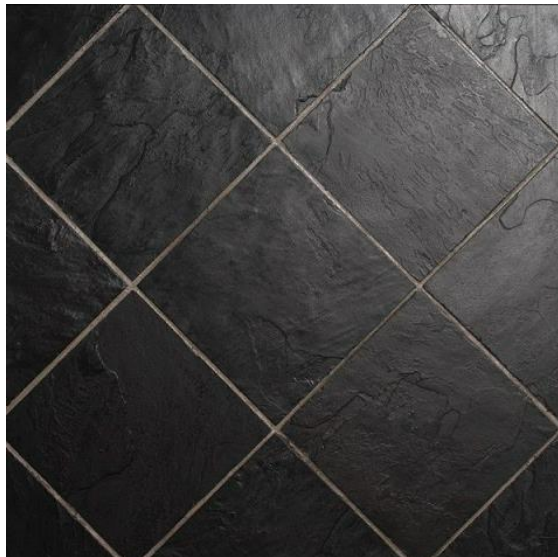

**MAZISTA TILES – JOHANNESBURG
SPECIALS****Slate**

Silver Blue

200x200x9-17mm

R 115.00/m²**Terracotta**

Terra Red Floor Tile

300x300

R 285.00/m²

Sandstone

MINT HONED

600X600X13-17MM

R 589.00/M2

Quartzite

SILVER GREY HONED

300X300X9-12MM

R 545.00/M2

Cladding

SAGE STRIP WALLING

RANDOM

R 499.00/M2

AFRICAN BLUE DRY PACK CLADDING

RANDOM

R 349.00/M2

SUNSET STRIP WALLING PANELS

550 X 200