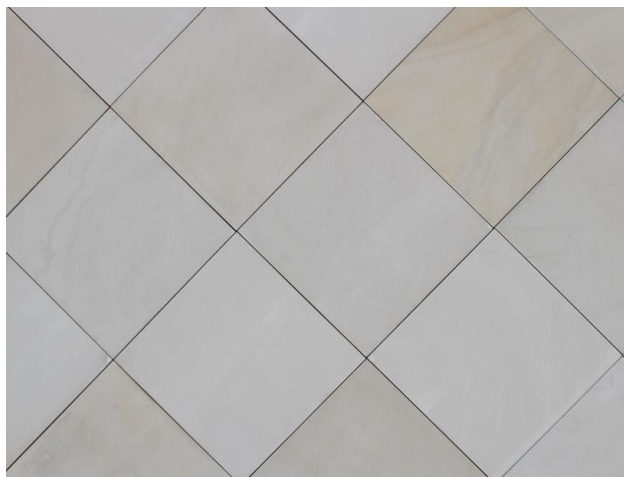

**MAZISTA TILES – JOHANNESBURG
SPECIALS****Slate**

Silver Blue

200x200x9-17mm

R 115.00/m²**Terracotta**

Terra Red Floor Tile

300x300

R 285.00/m²

Sandstone

MINT HONED

600X600X13-17MM

R 589.00/M2

Quartzite

SILVER GREY HONED

300X300X9-12MM

R 545.00/M2

Cladding

SAGE STRIP WALLING

RANDOM

R 499.00/M2

AFRICAN BLUE DRY PACK CLADDING

RANDOM

R 349.00/M2

SUNSET STRIP WALLING PANELS

550 X 200