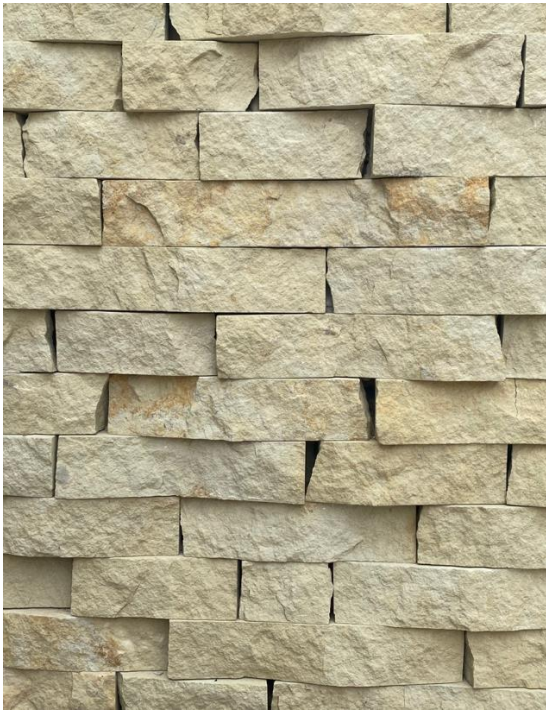

SAGE STRIP WALLING

RANDOM

R 499.00/M2

AFRICAN BLUE DRY PACK CLADDING

RANDOM

R 349.00/M2

SUNSET STRIP WALLING PANELS

550 X 200