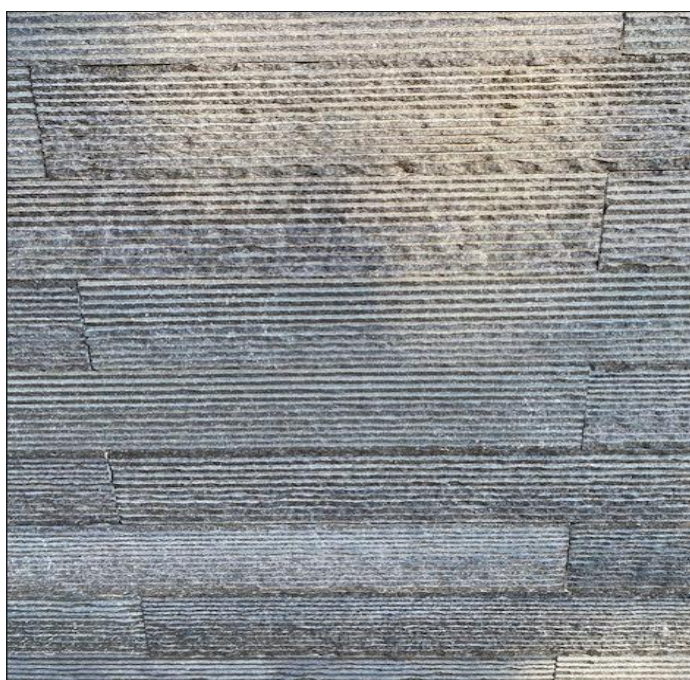

RANDOM

R 499.00/M2

ANTHRACITE CHISELLED & GROOVED

600X100X 13-15MM

R 799.00/M2

SUNSET STRIP WALLING PANELS

550 X 200

R 829.00/M2