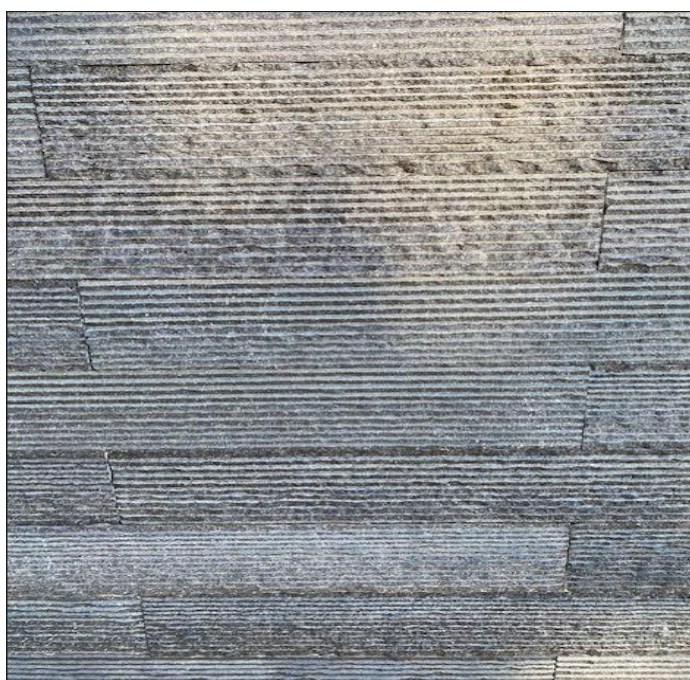

R 799.00/M2

SUNSET STRIP WALLING PANELS

550 X 200

R 829.00/M2

- PRICES INCLUDE VAT
- PRICES EXCLUDE DELIVERY
- PRICES ARE VALID WHILST STOCKS LAST OR UNTIL 31.05.2024