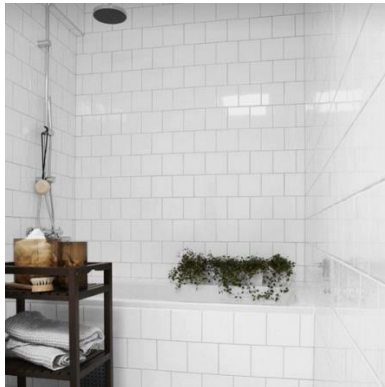

MAZISTA CAPE MAY SPECIALS 2024

200x200 White gloss R229.00m² Including Vat

150x600 Ivory White Gloss Porcelain R199.00m² Including Vat

300x600 Rich Autumn Slate R299.00m² Including Vat

Prices Include Vat

Prices Exclude Delivery