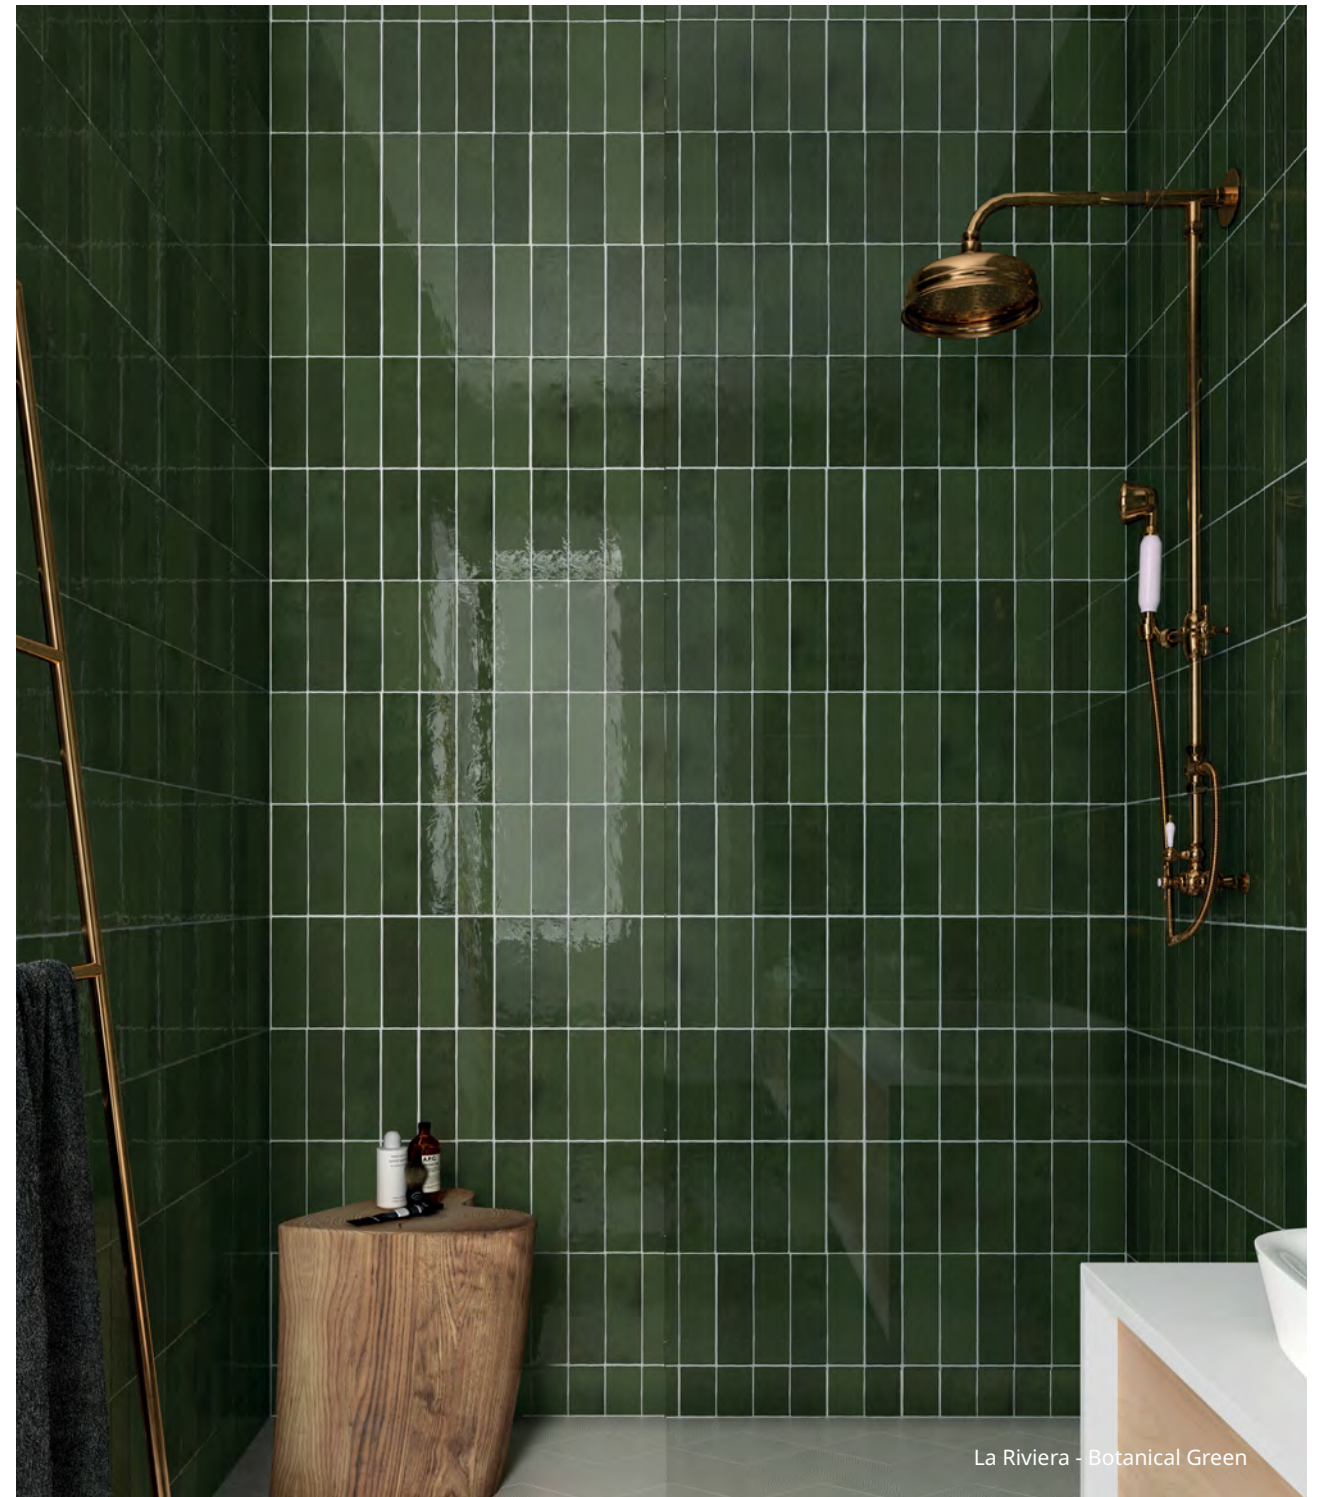

# La Riviera

Subway & Cuadrado | Artisan

65mm x 200mm  
132mm x 132mm

The Riviera series boasts classic colours and textures that suit both contemporary and traditional spaces. Its gloss finishes, with a subtle sheen, reflect light naturally or artificially, creating a perfect ambiance. The timeless white is particularly noteworthy.

**Rose**  
0534-PNK

**Wheat**  
0534-SND

**Botanical Green**  
0534-GRN

**Lavanda Blue**  
0534-SKY

**Tourmaline**  
0534-BLK

La Riviera - Blue Reef

La Riviera - Botanical Green