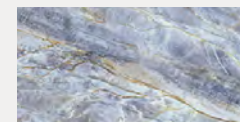

LUX Marble

Large | Exotic | Marble Inspired

600mm x 1200mm

750mm x 1500mm

The Lux Range showcases nature's creativity and the poetry of grandiose beauty but with the reputation and qualities of Spanish porcelain.

View more online

Lux - Kionia Smeraldo

600mm x 1200mm

Brazilian Quartz Black
0305-BLK  

Brazilian Quartz Blue
0305-BLU  

Brazilian Quartz Natural
0305-GRY  

Jatoba Brown
0306-BRN 

Jebel Noir
0307-BLK 

750mm x 1500mm

Kionia Azzurro
0320-BLU 

Kionia Smeraldo
0320-GRN 

Ossola Blue
0321-BLU 

Lux - Jatoba Brown

Lux - Jebel Noir