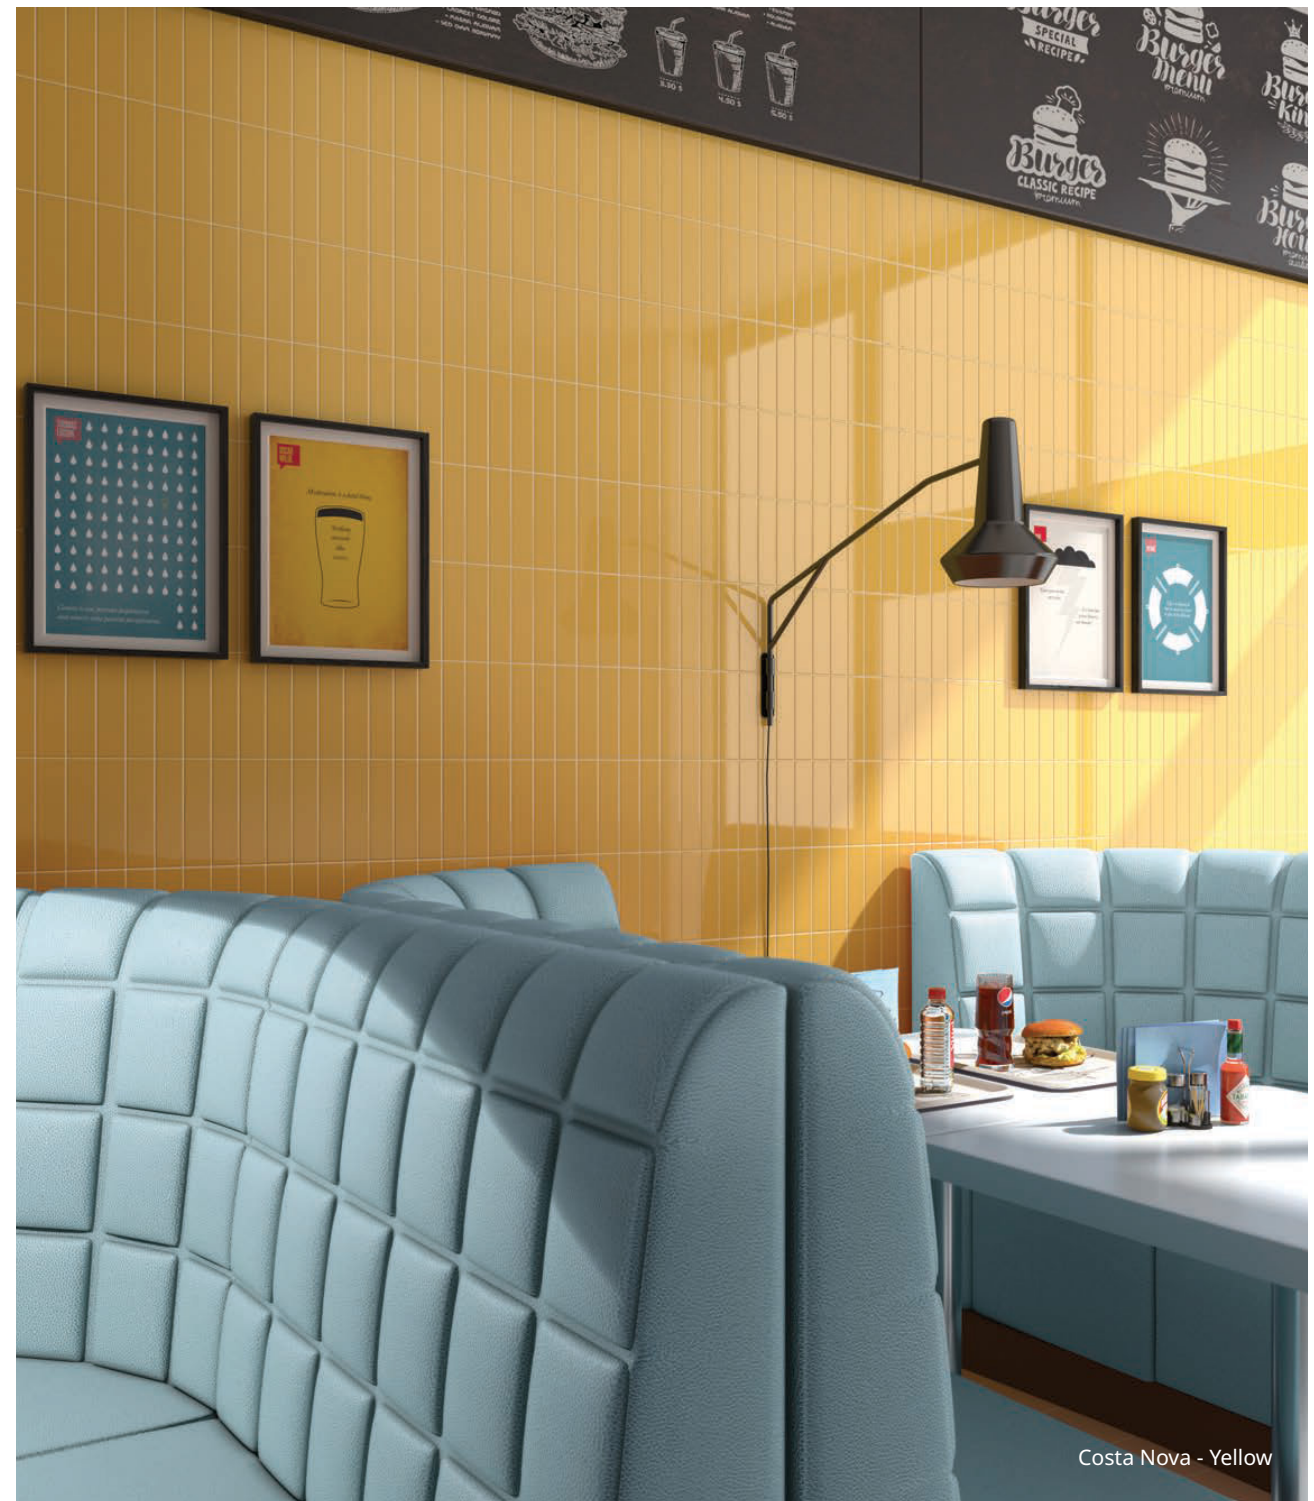

Costa Nova - Yellow