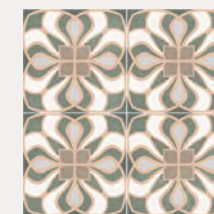

# Chic

Pattern | Pre-corte  
450mm x 450mm

The Chic Series comprises of individually selected tiles that showcase unique patterns, symbols, lines, or shapes. Despite its initial appearance of being large at 45cm x 45cm, the collection expertly emulates grouting lines, resulting in a fantastic finish.

View more online

Chic - Epoque Blue

Berkeley Black  
0020-BLK

Berkeley Charcoal  
0020-CHA

Berkeley Slate Blue  
0020-SBL

Epoque Blue  
0085-BLU

Epoque Green  
0085-GRN

Grace Mix  
0087-DEC

Grace Ocean  
0047-OCN

Grace Silver  
0047-SVR

Chic - Checker

Chester Grey  
0042-GRY

Checker  
0021-B/W

Hester Ocean  
0046-OCN

Hester Silver  
0046-SLV

Lys Ocean  
0086-BLU

Lys Silver  
0086-SLV

Chic - Polaris Black / White

Chic - Berkeley Black

Chic - White Star

Chic - Polaris Marine

Chic

Polaris Black  
0084-BLK 

Polaris Green  
0084-GRN 