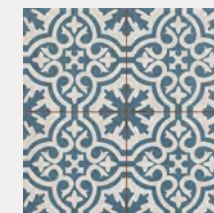

# Chic

Pattern | Pre-corte  
450mm x 450mm

The Chic Series comprises of individually selected tiles that showcase unique patterns, symbols, lines, or shapes. Despite its initial appearance of being large at 45cm x 45cm, the collection expertly emulates grouting lines, resulting in a fantastic finish.

View more online

Chic - Epoque Blue

Berkeley Black  
0020-BLK

Berkeley Charcoal  
0020-CHA

Berkeley Slate Blue  
0020-SBL

Epoque Blue  
0085-BLU

Epoque Green  
0085-GRN

Grace Mix  
0087-DEC

Grace Ocean  
0047-OCN

Grace Silver  
0047-SVR

Chic - Checker

Chester Grey  
0042-GRY

Checker  
0021-B/W

Hester Ocean  
0046-OCN

Hester Silver  
0046-SLV

Lys Ocean  
0086-BLU

Lys Silver  
0086-SLV

Chic - Polaris Black / White

Chic - Berkeley Black

Chic - White Star

Chic - Polaris Marine

Chic

Polaris Black  
0084-BLK 

Polaris Green  
0084-GRN 