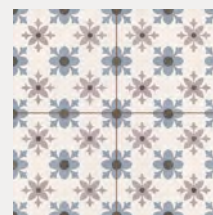

# Chic

Pattern | Pre-corte  
450mm x 450mm

The Chic Series comprises of individually selected tiles that showcase unique patterns, symbols, lines, or shapes. Despite its initial appearance of being large at 45cm x 45cm, the collection expertly emulates grouting lines, resulting in a fantastic finish.

View more online

Chic - Epoque Blue

Berkeley Black  
0020-BLK

Berkeley Charcoal  
0020-CHA

Berkeley Slate Blue  
0020-SBL

Epoque Blue  
0085-BLU

Epoque Green  
0085-GRN

Grace Mix  
0087-DEC

Grace Ocean  
0047-OCN

Grace Silver  
0047-SVR

Chic - Checker

Chester Grey  
0042-GRY

Checker  
0021-B/W

Hester Ocean  
0046-OCN

Hester Silver  
0046-SLV

Lys Ocean  
0086-BLU

Lys Silver  
0086-SLV

Chic - Polaris Black / White

Chic - Berkeley Black

Chic - White Star

Chic - Polaris Marine

Chic

Polaris Black  
0084-BLK 

Polaris Green  
0084-GRN 