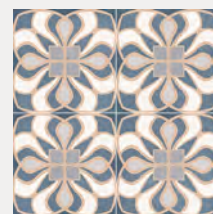

# Chic

Pattern | Pre-corte  
450mm x 450mm

The Chic Series comprises of individually selected tiles that showcase unique patterns, symbols, lines, or shapes. Despite its initial appearance of being large at 45cm x 45cm, the collection expertly emulates grouting lines, resulting in a fantastic finish.

View more online

Chic - Epoque Blue

Berkeley Black  
0020-BLK

Berkeley Charcoal  
0020-CHA

Berkeley Slate Blue  
0020-SBL

Epoque Blue  
0085-BLU

Epoque Green  
0085-GRN

Grace Mix  
0087-DEC

Grace Ocean  
0047-OCN

Grace Silver  
0047-SVR

Chic - Checker

Chester Grey  
0042-GRY

Checker  
0021-B/W

Hester Ocean  
0046-OCN

Hester Silver  
0046-SLV

Lys Ocean  
0086-BLU

Lys Silver  
0086-SLV

Chic - Polaris Black / White

Chic - Berkeley Black

Chic - White Star

Chic - Polaris Marine

Chic

Polaris Black  
0084-BLK 

Polaris Green  
0084-GRN 