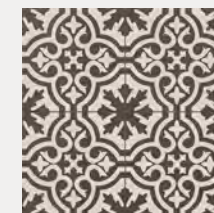

# Chic

Pattern | Pre-corte  
450mm x 450mm

The Chic Series comprises of individually selected tiles that showcase unique patterns, symbols, lines, or shapes. Despite its initial appearance of being large at 45cm x 45cm, the collection expertly emulates grouting lines, resulting in a fantastic finish.

View more online

Chic - Epoque Blue

Berkeley Black  
0020-BLK

Berkeley Charcoal  
0020-CHA

Berkeley Slate Blue  
0020-SBL

Epoque Blue  
0085-BLU

Epoque Green  
0085-GRN

Grace Mix  
0087-DEC

Grace Ocean  
0047-OCN

Grace Silver  
0047-SVR

Chic - Checker

Chester Grey  
0042-GRY

Checker  
0021-B/W

Hester Ocean  
0046-OCN

Hester Silver  
0046-SLV

Lys Ocean  
0086-BLU

Lys Silver  
0086-SLV

Chic - Polaris Black / White

Chic - Berkeley Black

Chic - White Star

Chic - Polaris Marine

Chic

Polaris Black  
0084-BLK 

Polaris Green  
0084-GRN 