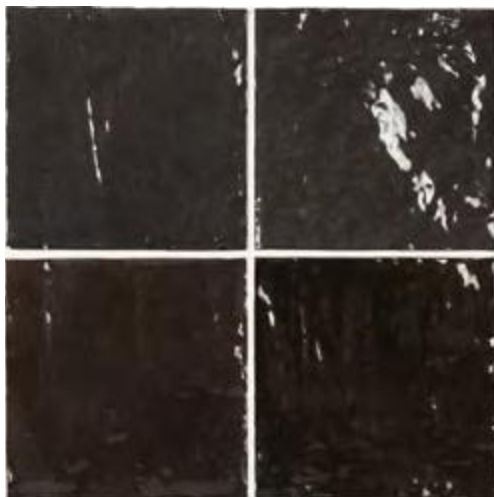

#smalltiles

#bathroominspo

WALL

VARIATION 2

TOURMALINE

BOTANICAL GREEN

GRIS NUAGE

#bathroomtrends