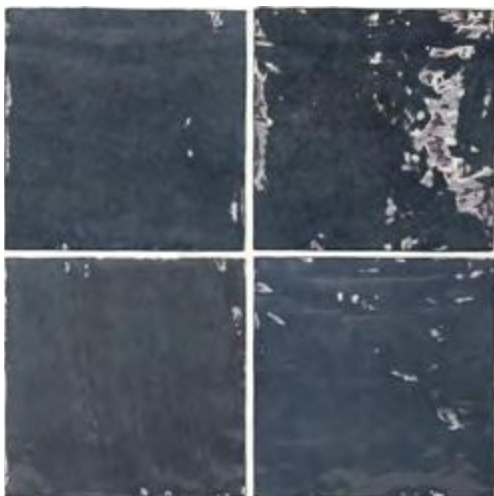

#newarrival

#homeinspo

WALL

VARIATION 2

BLANC

JUNE BERRY

BLUE REEF

\*SPECIAL IMPORT ONLY