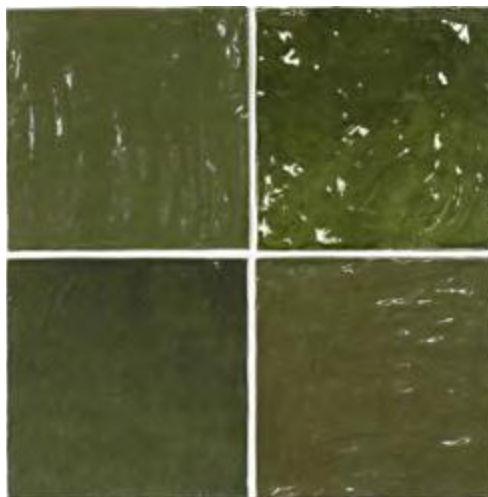

#smalltiles

#bathroominspo

WALL

VARIATION 2

TOURMALINE

BOTANICAL GREEN

GRIS NUAGE

#bathroomtrends