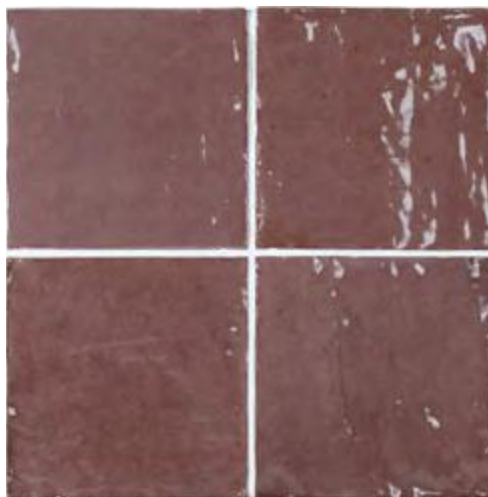

#newarrival

#homeinspo

WALL

VARIATION 2

BLANC

JUNE BERRY

BLUE REEF

\*SPECIAL IMPORT ONLY