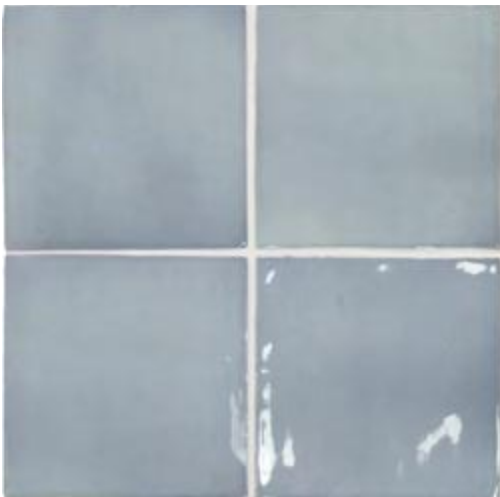

OCEAN BLUE

GLACIER

BASIL GREEN

#bathroomdesigns

WALL

VARIATION 3

BLACK

WHITE

MERCURY GREY

#kitchenfeature

WALL

VARIATION 3

#pragtig

MINT

BLUSH PINK

BLUE MOON

BEIGE ARGILE

WALL

VARIATION 3

GLACIER

BASIL GREEN

OCEAN BLUE

#renovationideas

WALL