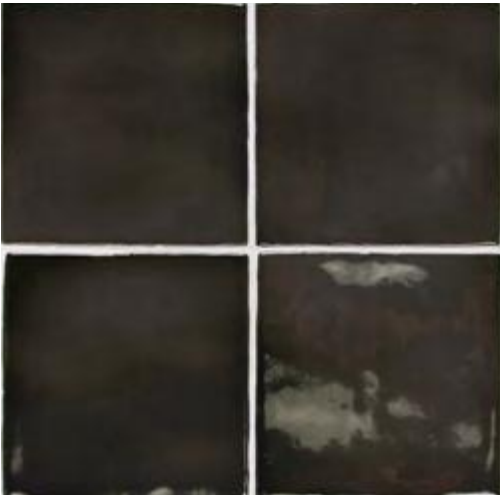

OCEAN BLUE

GLACIER

BASIL GREEN

#bathroomdesigns

WALL

VARIATION 3

BLACK

WHITE

MERCURY GREY

#kitchenfeature

WALL

VARIATION 3

#pragtig

MINT

BLUSH PINK

BLUE MOON