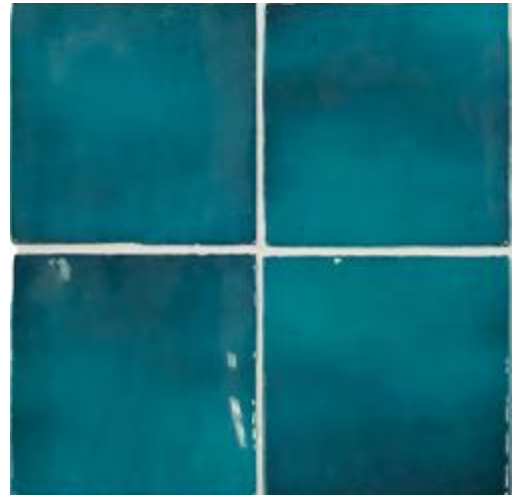

OCEAN BLUE

GLACIER

BASIL GREEN

#bathroomdesigns

WALL

VARIATION 3

BLACK

WHITE

MERCURY GREY

#kitchenfeature

WALL

VARIATION 3

#pragtig

MINT

BLUSH PINK

BLUE MOON

BEIGE ARGILE

WALL

VARIATION 3

GLACIER

BASIL GREEN

OCEAN BLUE

#renovationideas

WALL