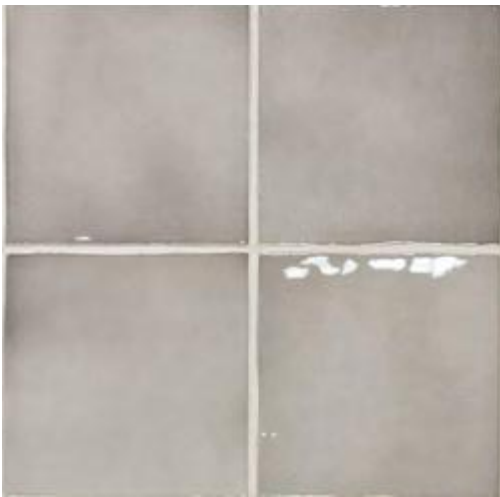

OCEAN BLUE

GLACIER

BASIL GREEN

#bathroomdesigns

WALL

VARIATION 3

BLACK

WHITE

MERCURY GREY

#kitchenfeature

WALL

VARIATION 3

#pragtig

MINT

BLUSH PINK

BLUE MOON

BEIGE ARGILE

WALL

VARIATION 3

GLACIER

BASIL GREEN

OCEAN BLUE

#renovationideas

WALL