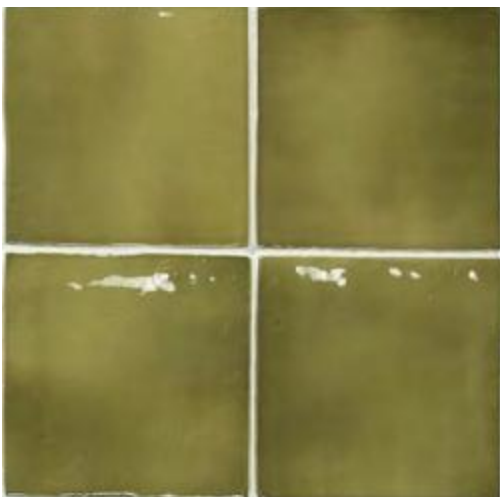

OCEAN BLUE

GLACIER

BASIL GREEN

#bathroomdesigns

WALL

VARIATION 3

BLACK

WHITE

MERCURY GREY

#kitchenfeature

WALL

VARIATION 3

#pragtig

MINT

BLUSH PINK

BLUE MOON