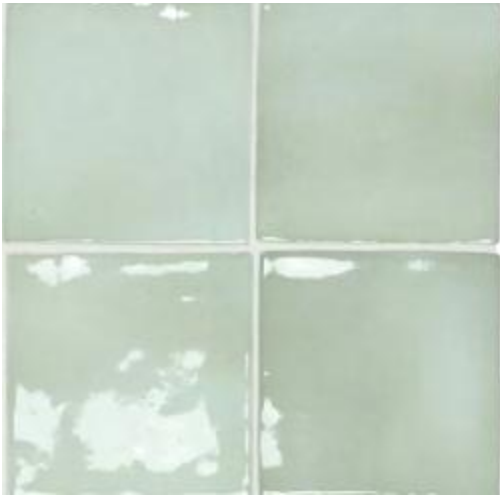

OCEAN BLUE

GLACIER

BASIL GREEN

#bathroomdesigns

WALL

VARIATION 3

BLACK

WHITE

MERCURY GREY

#kitchenfeature

WALL

VARIATION 3

#pragtig

MINT

BLUSH PINK

BLUE MOON

BEIGE ARGILE

WALL

VARIATION 3

GLACIER

BASIL GREEN

OCEAN BLUE

#renovationideas

WALL