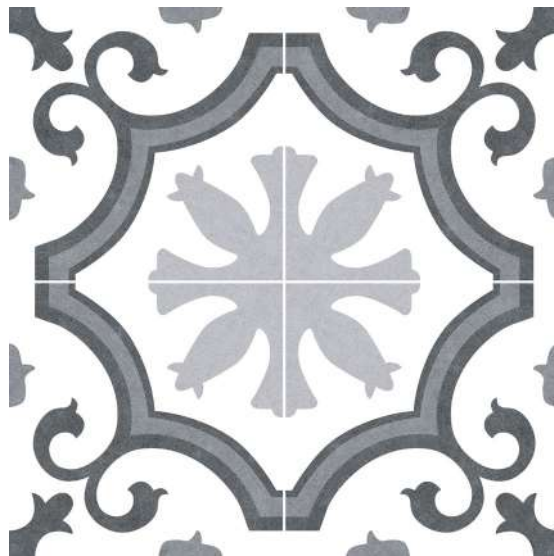

ØØ25-GRY
LACOUR GREY
250x250(mm)