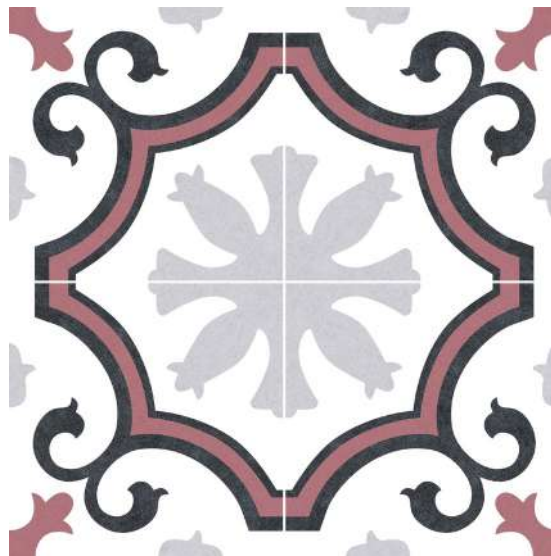

0027-RED
LACOUR RED
250x250(mm)