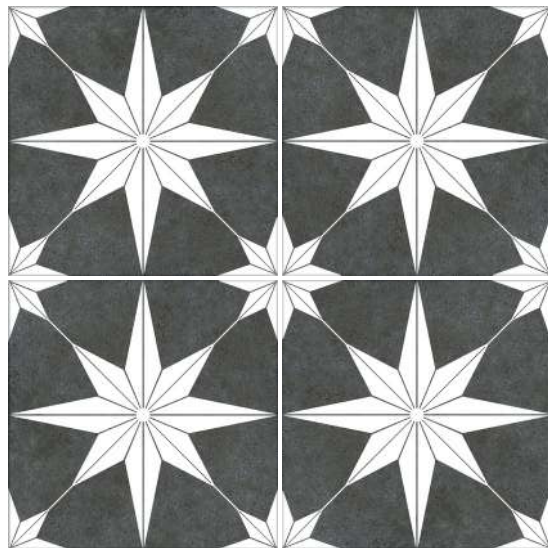

ØØ24-BLK
STELLA NIGHT
25ØX25Ø(mm)