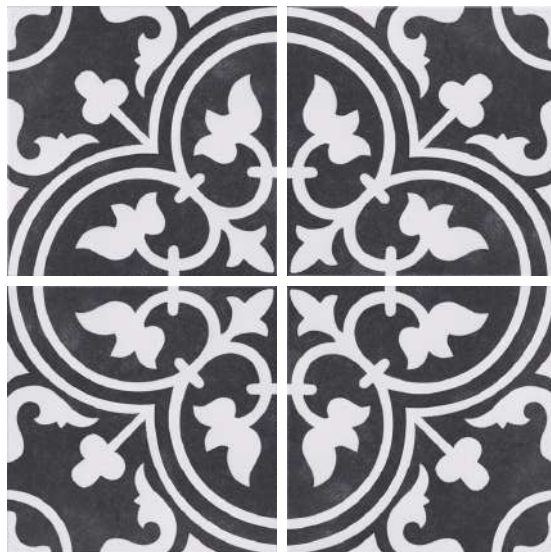

DECOBELLA

LACOUR
GREY

DECO HYDRAULIC

A classical movement

ARTE

DECO HYDRAULIC

0028-WHT
ARTE WHITE
250X250(mm)

(Arte White Anti-Slip (R11) ideal for external or wet areas)

ARTE

DECO HYDRAULIC

0028-AW
ARTE WHITE ANTI-SLIP
250X250(mm)

R11

(Arte White Anti-Slip (R11) ideal for external or wet areas)

ARTE

DECO HYDRAULIC

ØØ28-BLK
ARTE BLACK
25ØX25Ø(mm)